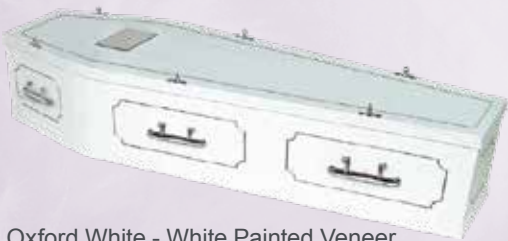

Coffins & Caskets

Heartwood Traditional Coffins

£275

York - Oak-Effect Foil Veneer

£350

Rochester - Oak Veneer

£380

Worcester - Oak Veneer
(also available in Mahogany)